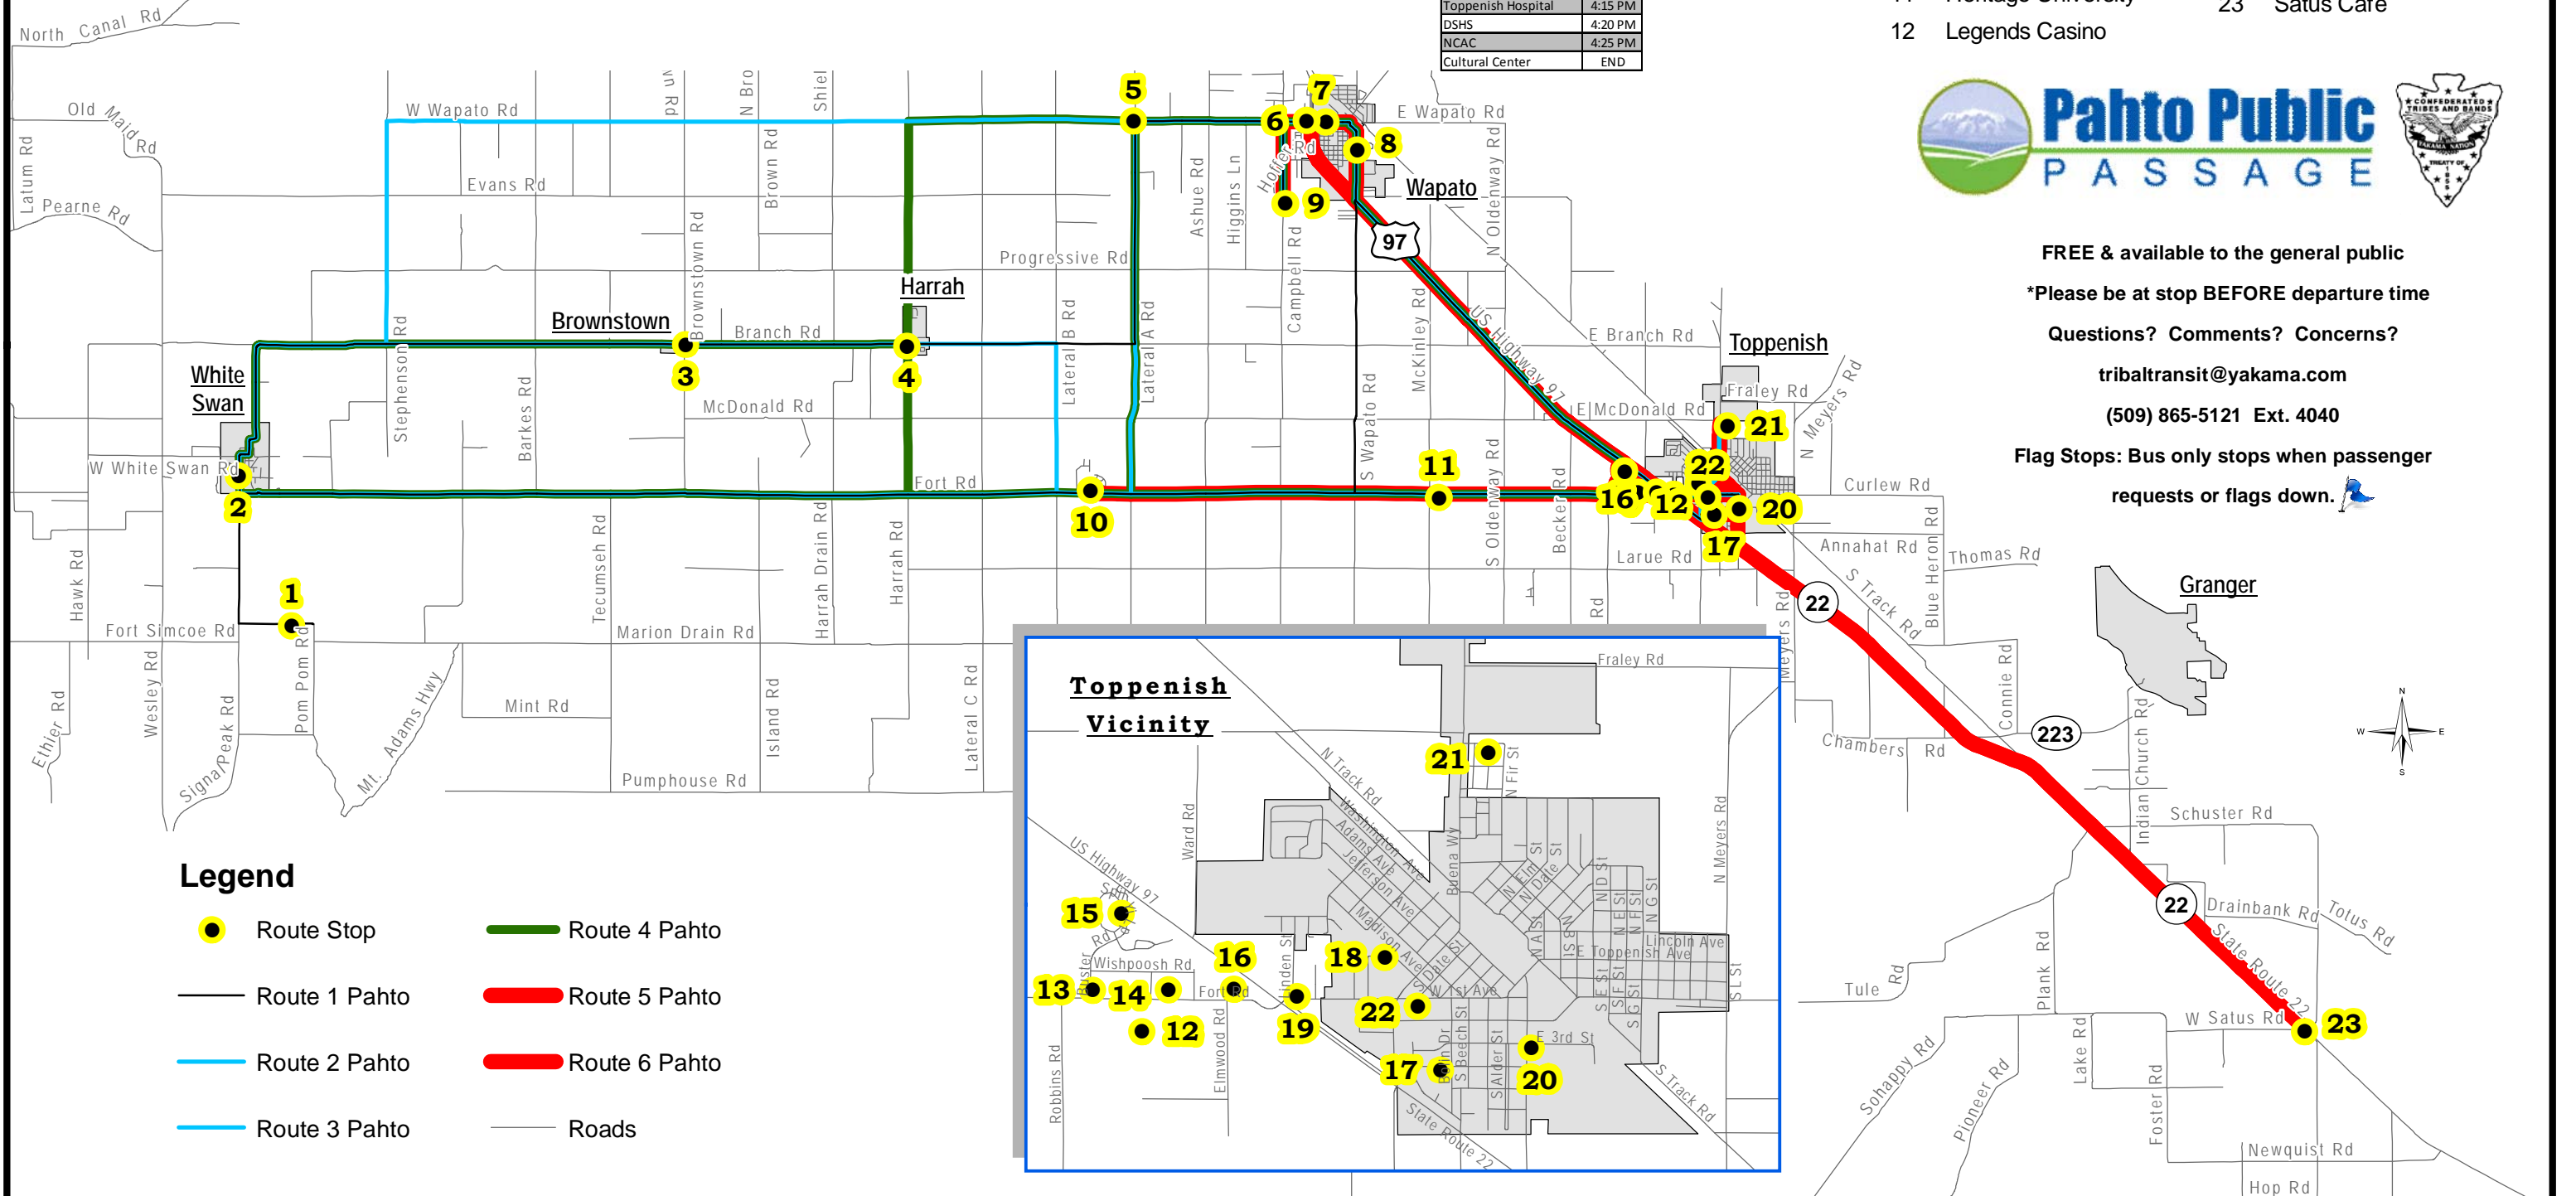

Route 5	
Adams View	9:00 AM
IHS	9:15 AM
Cultural Center	9:20 AM
Satus Café	9:35 AM
Chevron	9:55 AM
NCAC	10:00 AM
Toppenish Hospital	10:05 AM
DSHS	10:10 AM
Agency	10:20 AM
YNHA	10:30 AM
International Market	10:35 AM
Wolf Den	10:40 AM
Wolf Point	10:45 AM
IHS	11:00 AM
Agency	11:05 AM
Heritage University	11:10 AM
Chevron	11:15 AM
NCAC	11:20 AM
Cultural Center	END

Route 6	
IHS	12:25 PM
Cultural Center	12:30 PM
YNHA	12:45 PM
International Market	12:50 PM
Chevron	1:05 PM
New Addition	1:15 PM
Agency	1:25 PM
Chevron	1:30 PM
IHS	1:45 PM
Adams View	2:00 PM
Heritage University	2:10 PM
Yakamart	2:25 PM
Agency	2:30 PM
Casino	2:35 PM
IHS	2:40 PM
Cultural Center	2:45 PM
Chevron	2:50 PM
Wolf Den	3:00 PM
International Market	3:10 PM
YNHA	3:15 PM
Cultural Center	3:30 PM
Agency	3:35 PM
Satus Café	3:50 PM
Heritage University	4:05 PM
Toppenish Hospital	4:15 PM
DSHS	4:20 PM
NCAC	4:25 PM
Cultural Center	END

Route Stops

ID	Name	ID	Name
1	White Swan Longhouse	13	IHS
2	Cougar Den	14	Agency
3	Brownstown P.O.	15	Cultural Center
4	Harrah Park & Ride	16	Yakamart
5	Wheeler's Pawn	17	Toppenish Hospital
6	Wolf Den	18	NCAC
7	International Market	19	Chevron
8	YNHA	20	DSHS
9	Wolf Point	21	New Addition
10	Adams View	22	Farmworkers
11	Heritage University	23	Satus Cafe
12	Legends Casino		

Legend

- Route Stop
- Route 1 Pahto
- Route 2 Pahto
- Route 3 Pahto
- Route 4 Pahto
- Route 5 Pahto
- Route 6 Pahto
- Roads